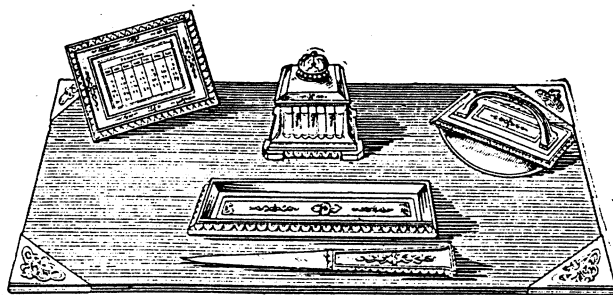

CAST METAL DESK SET

Only a quantity purchase enables us to offer you this beautifully designed and nicely made Cast Metal 6-piece desk set at this remarkable low price. It is richly finished in Antique Brass, and six pieces are as follows: Inkstand, hand blotter, paper cutter, pen tray and a perpetual calendar, so designed for use each year; desk pad size 12x18 inches with florentine etching completes set. Ideal for the spinet or secretary desk. Desk sets are popular, being the completing unit to the library.
No. 9116 Per set.....$14.75